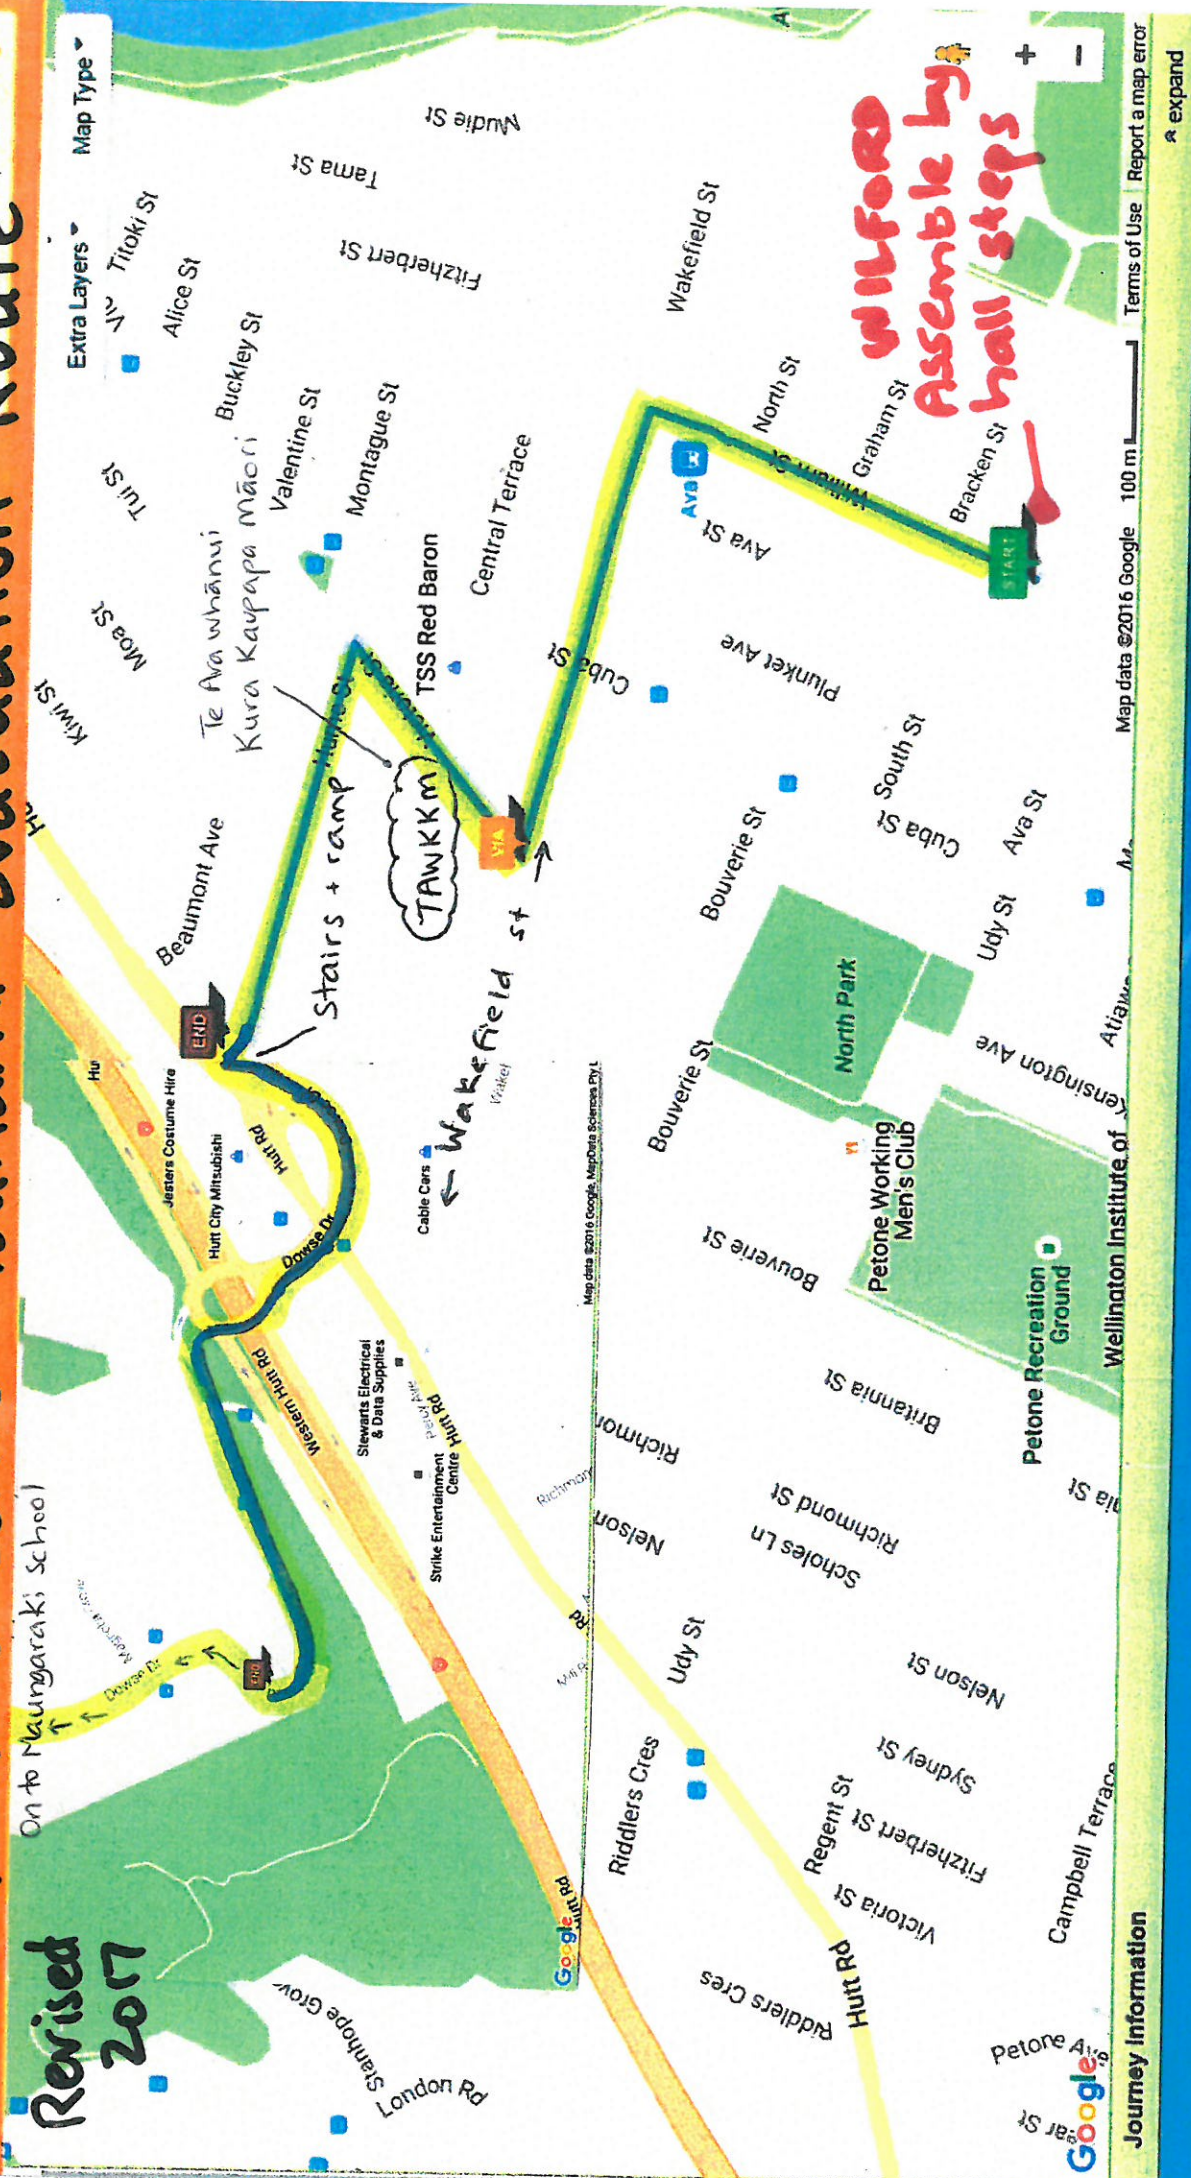

# Wilford School Tsunami Evacuation Route

Revised  
2017

On to Maungaraki School

Fully accessible if using ramps at Ava Stn & at end of Hume St.